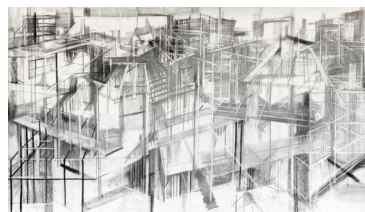

BEACH
LONDON

BEACH LONDON is a gallery
for fine arts & cafe
www.beachlondon.co.uk

NO
WAY

NO WAY is an independent
agency for arts & music
www.no-way.org.uk